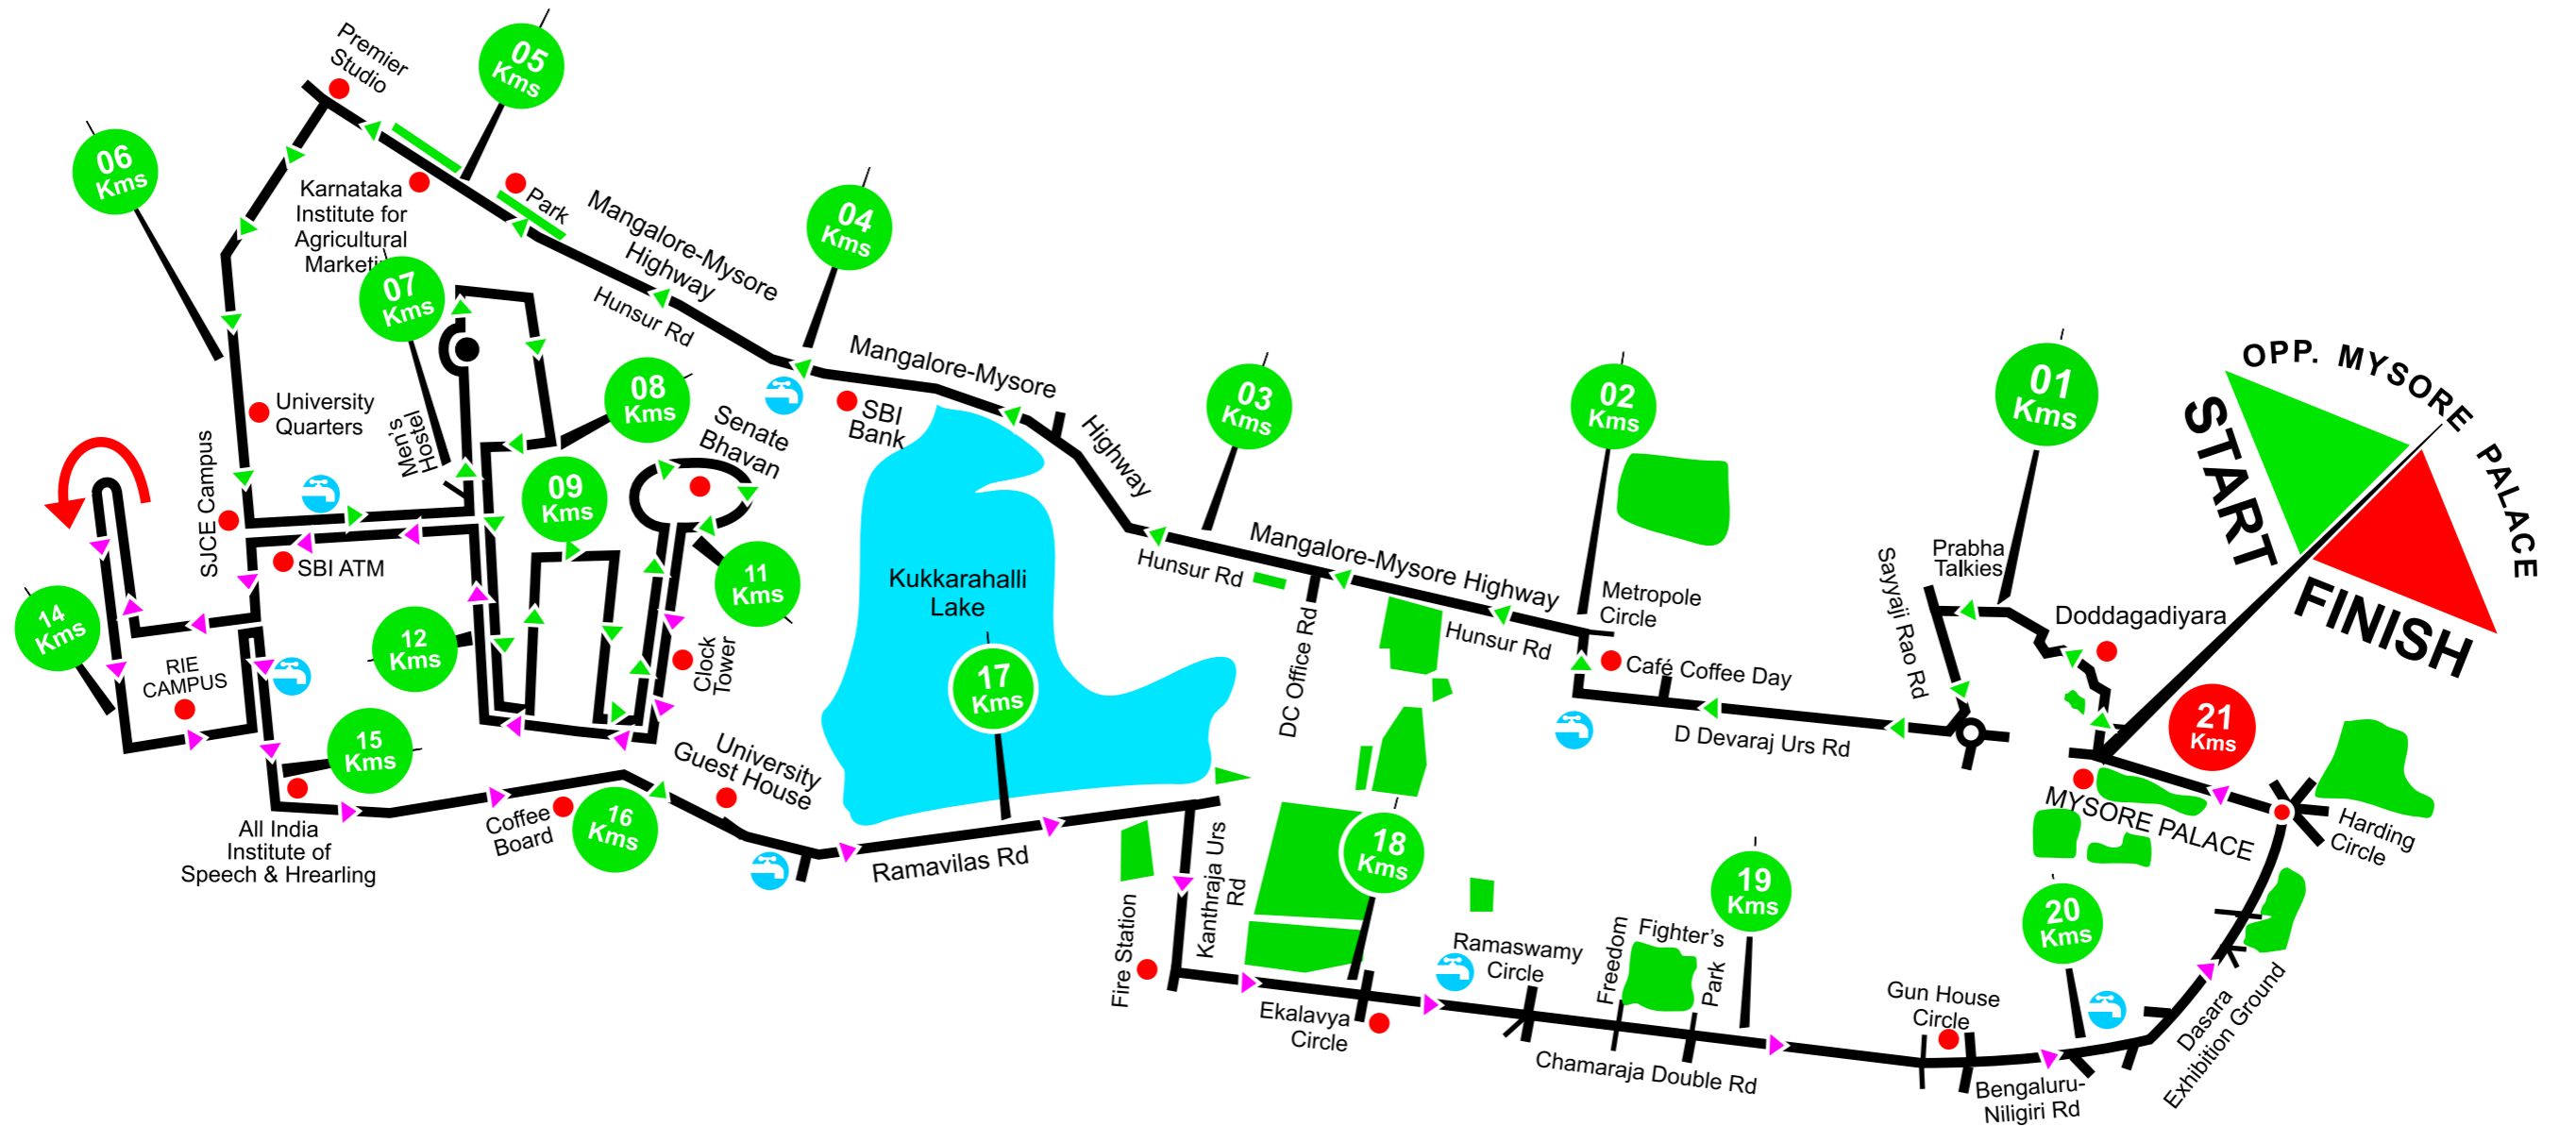

# HALF MARATHON ROUTE MAP

Sunday, 12<sup>th</sup> June, 2022

Balarama Gate, Mysore Palace, Opp. Town Hall

LEGENDS			
	Start		Finish
	Water Station		Run Route
	Land Mark		Run this way

\* Map Not to Scale