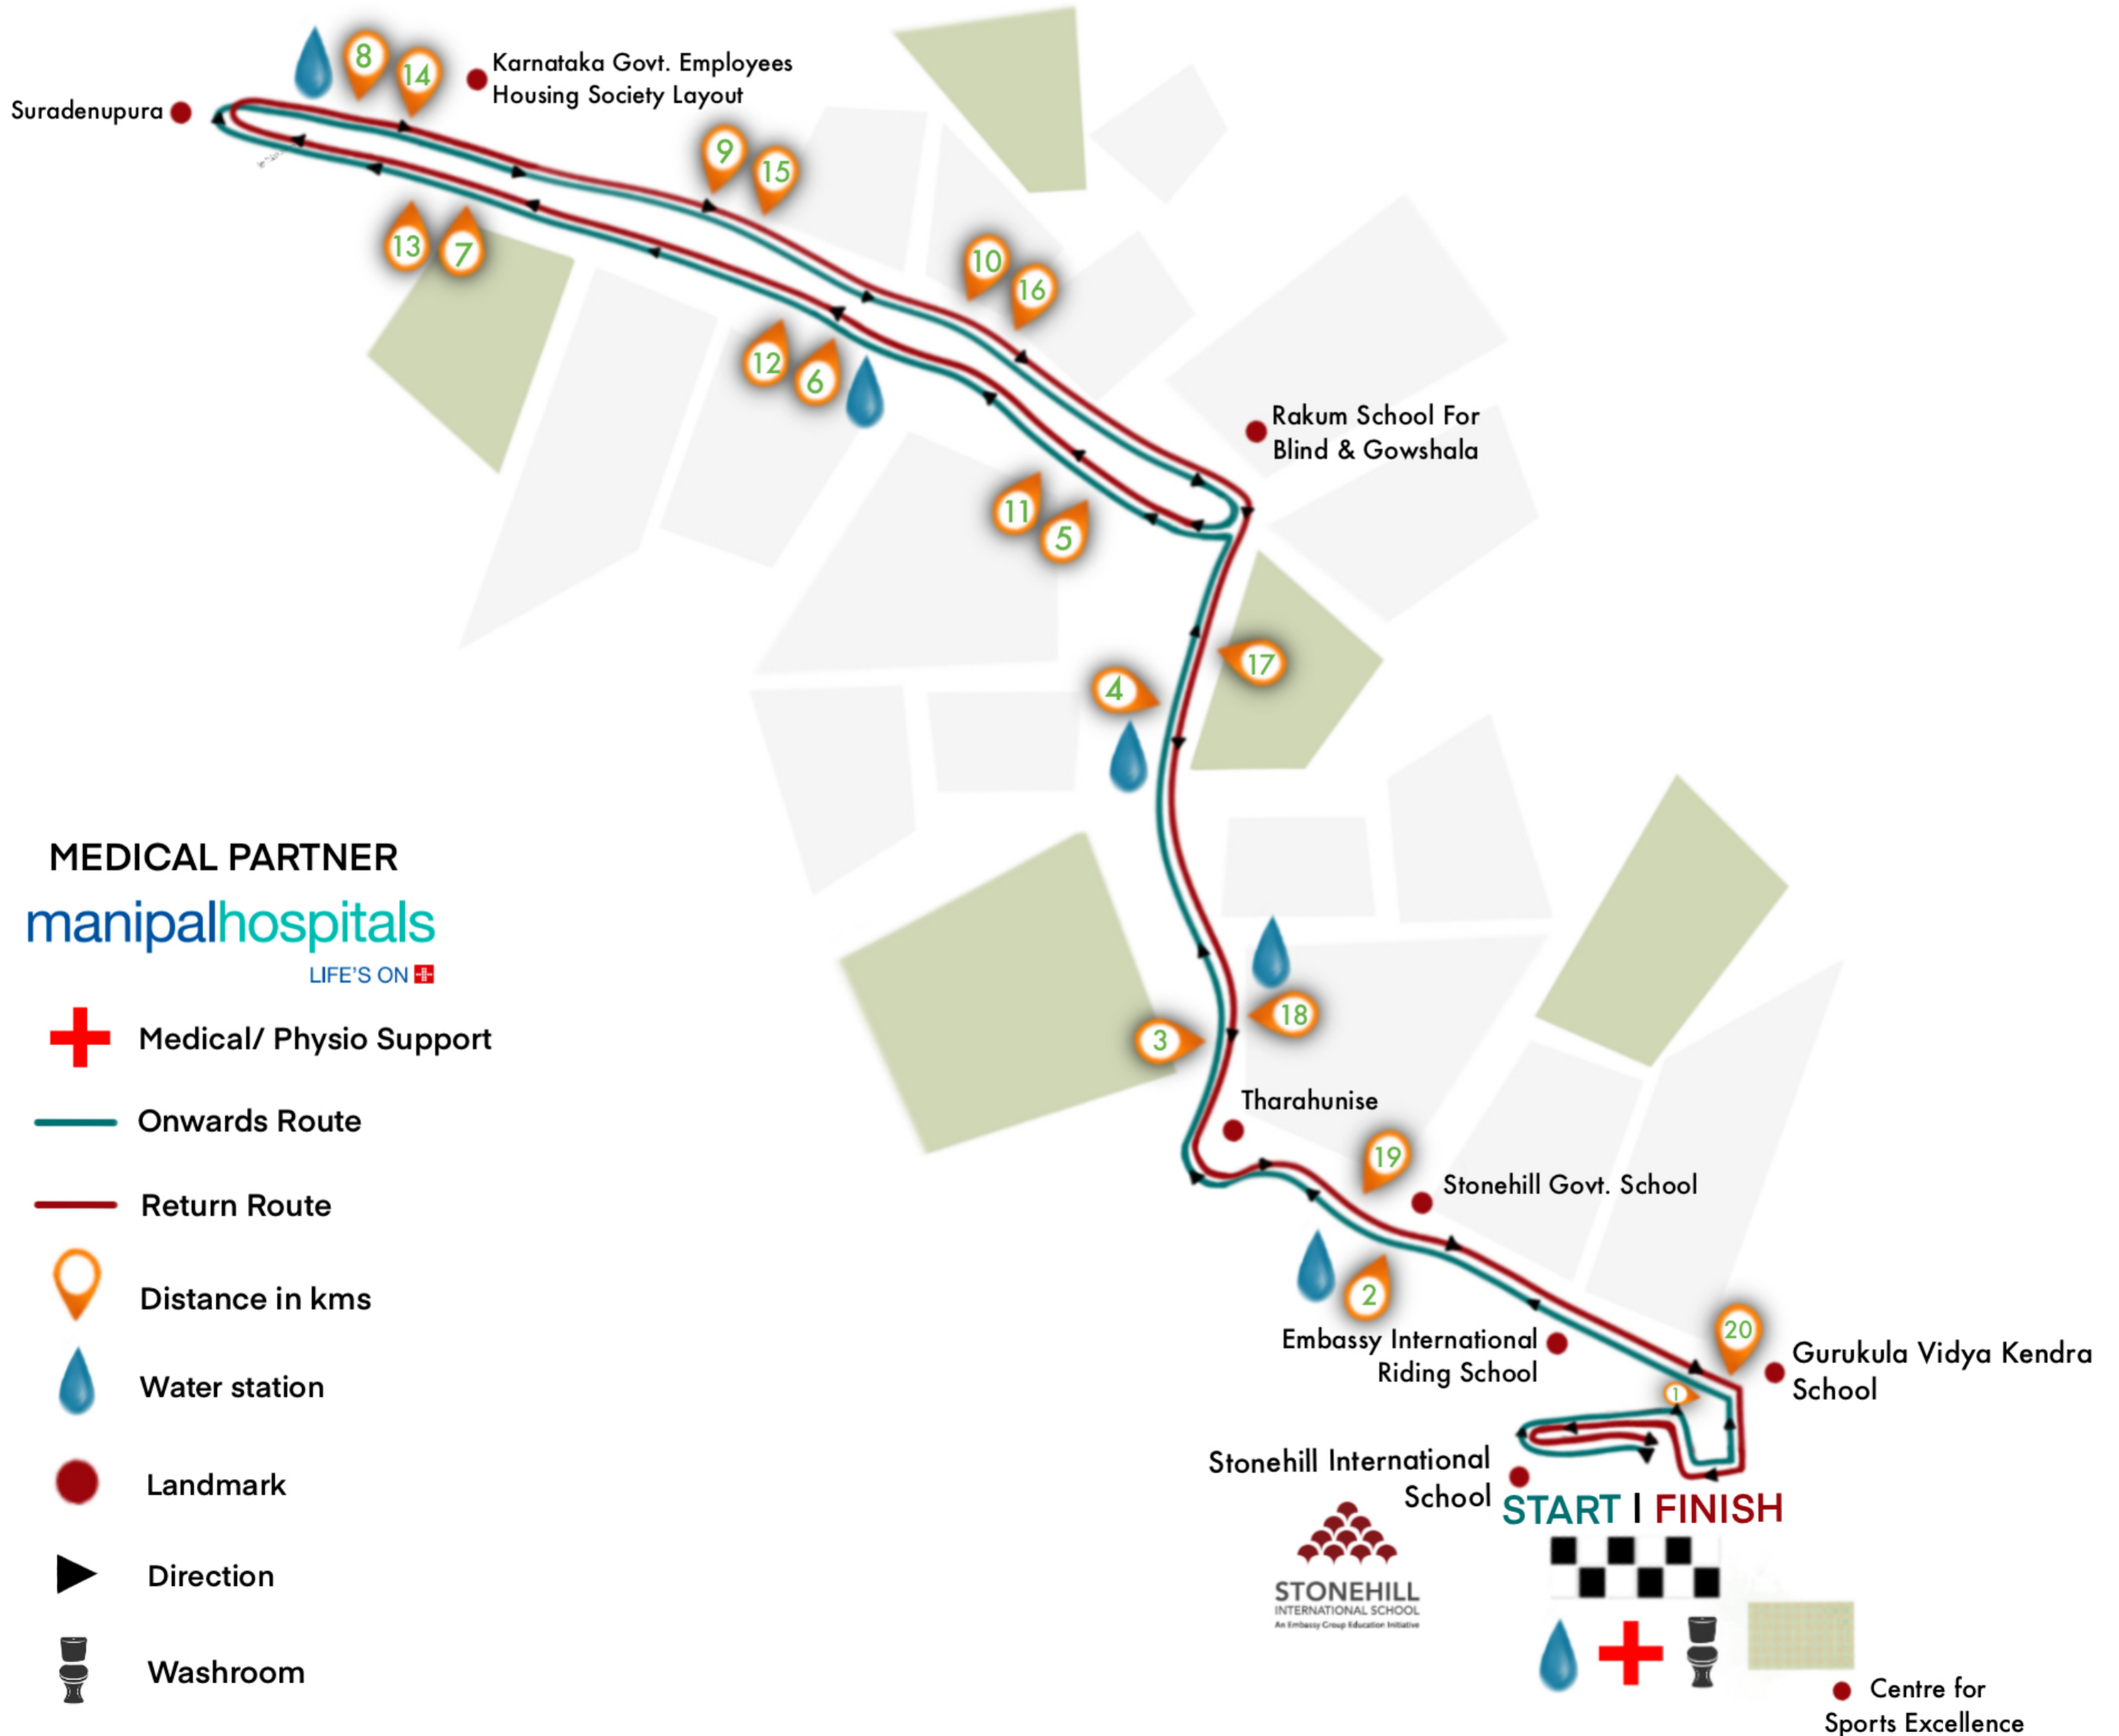

HALF MARATHON ROUTE MAP

MEDICAL PARTNER
manipalhospitals
LIFE'S ON

Medical/ Physio Support

Onwards Route

Return Route

Distance in kms

Water station

Landmark

Direction

Washroom

Centre for Sports Excellence

STONEHILL
INTERNATIONAL SCHOOL
An Embassy Group Education Initiative