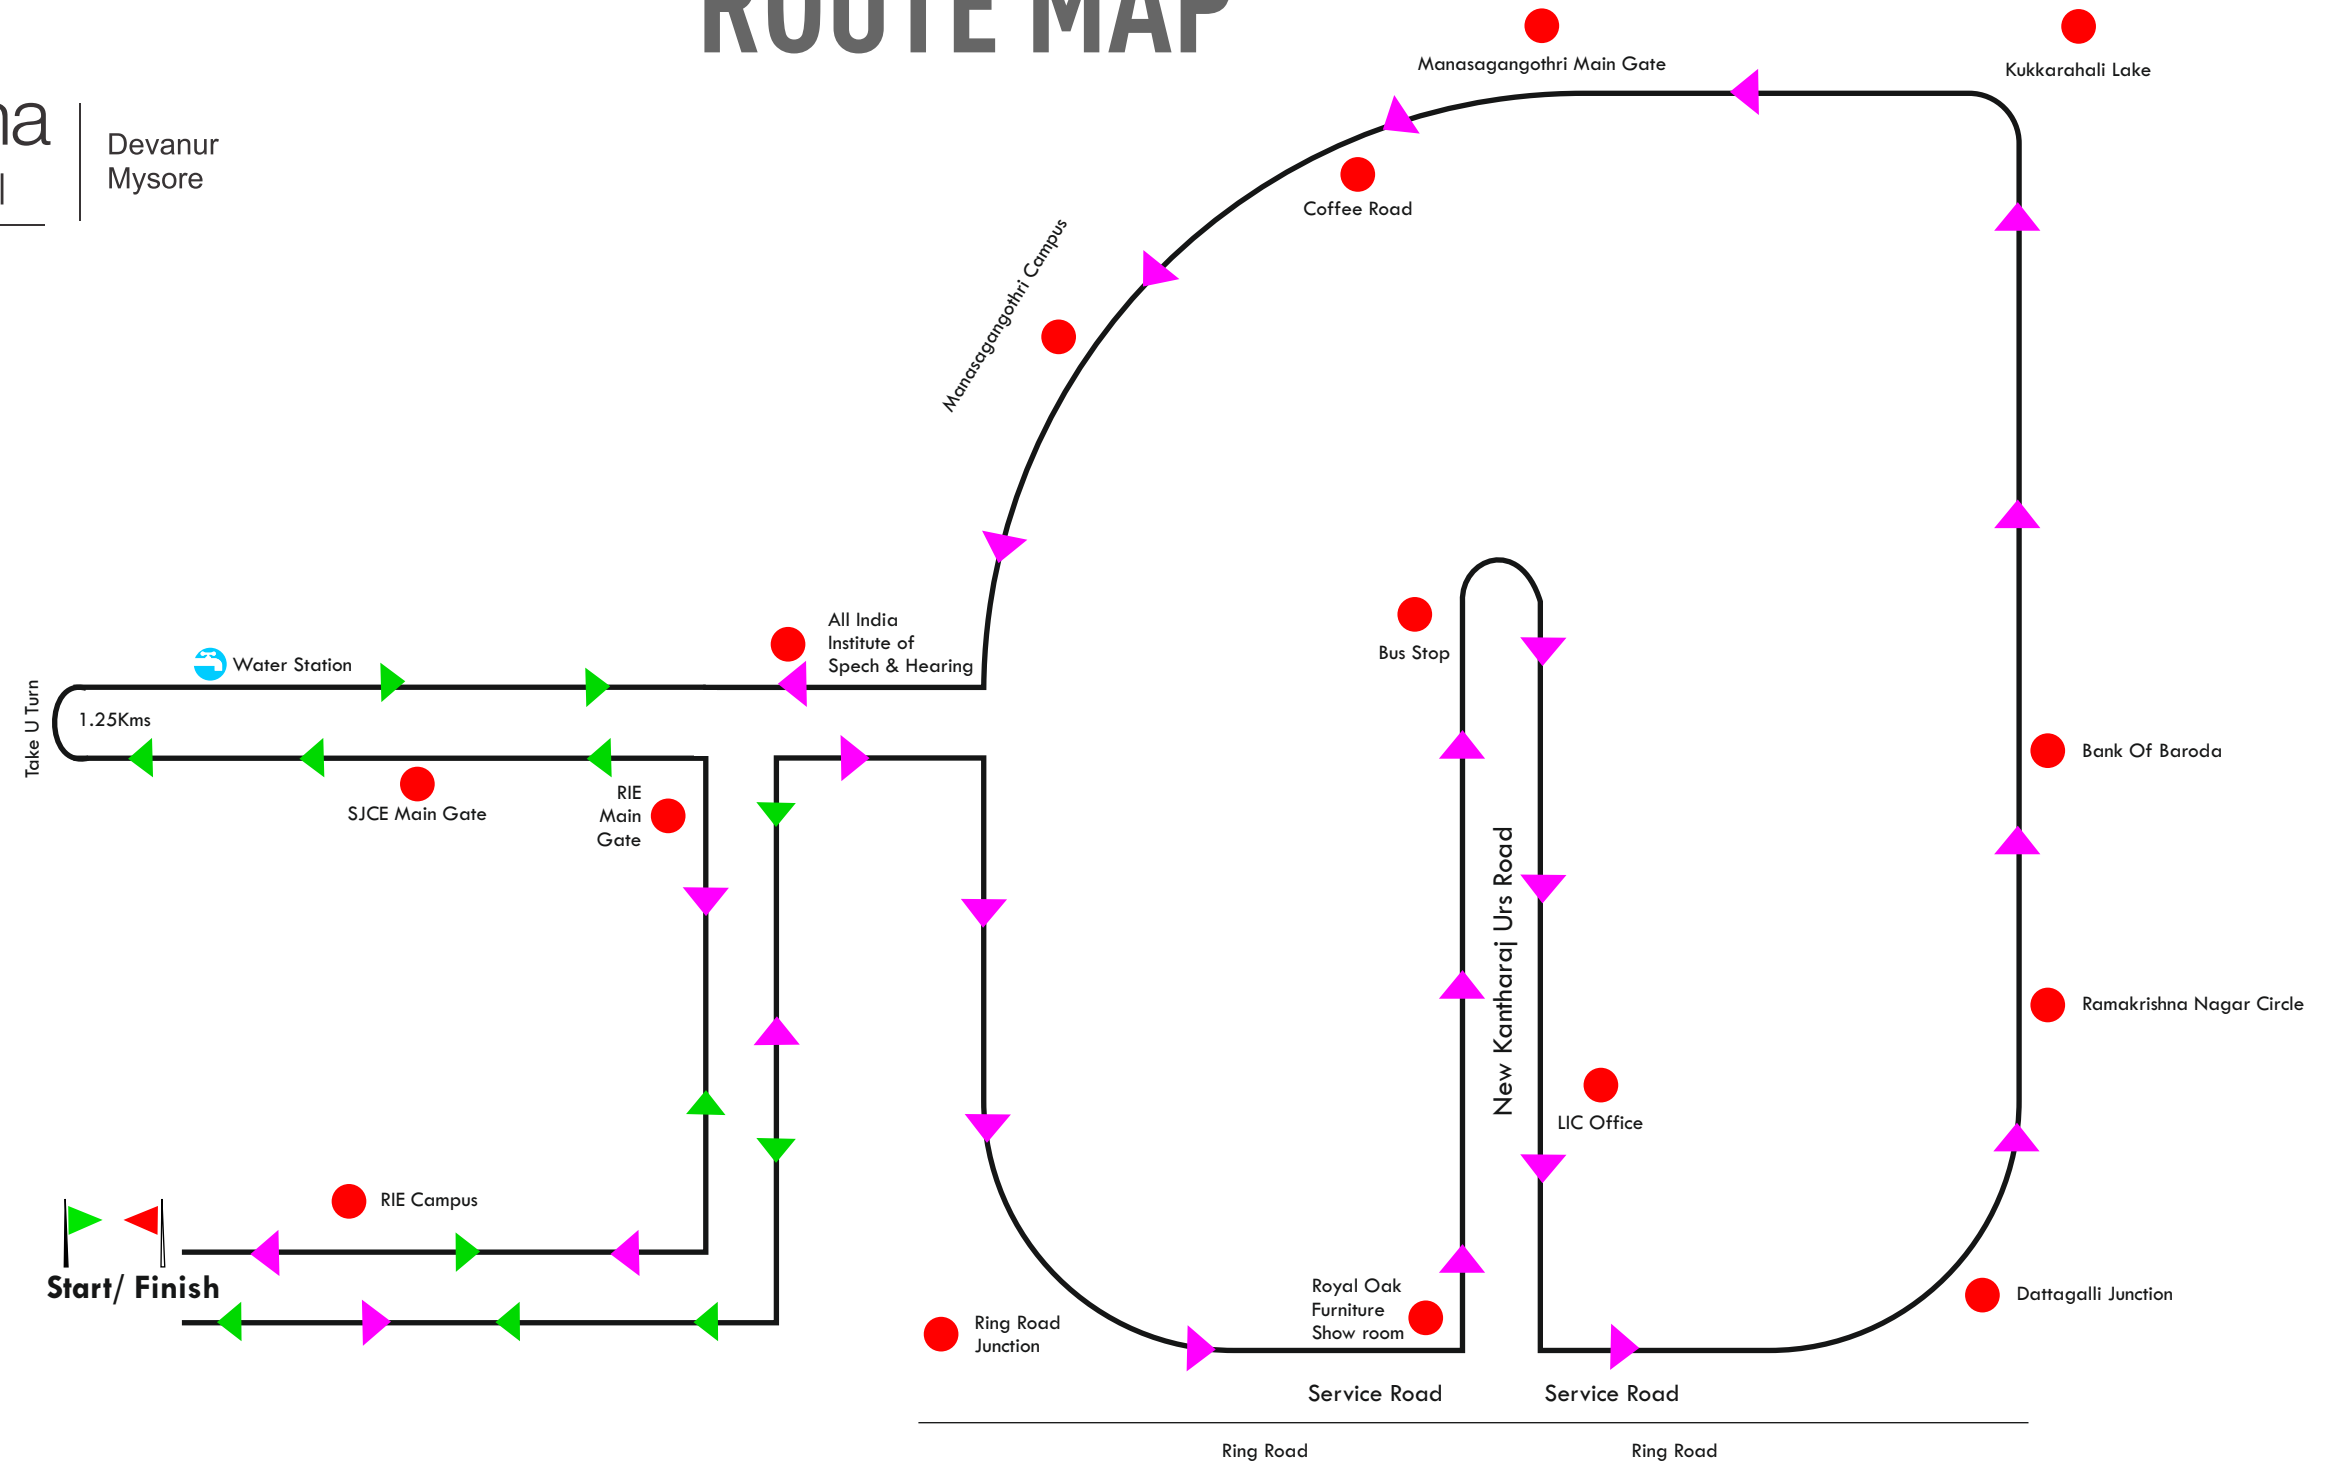

Duathlon

2.5K Run - 12K Ride - 2.5K Run

ROUTE MAP

LEGENDS	Start	Finish	Water Station	Ride Route
	Land Mark	Run Route		

* Map Not to Scale